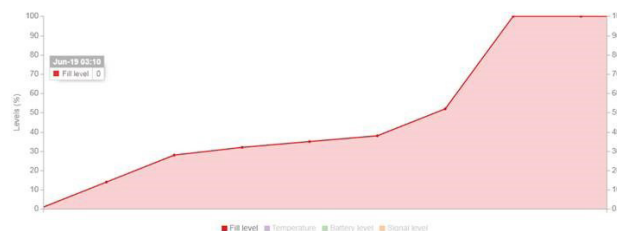

Case Study

This has been used with great success in our Macao deployment where illegal waste dumping used to be a big problem. After installing exterior sensors public complaints have significantly dropped off and collection crews are able to respond quickly which has resulted in less dumping in the first place. It additionally has a deterrent effect of the monitoring being visible to those people who would otherwise dump their waste there.