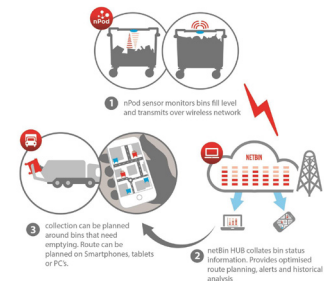

Fly Tipping Sensor

netBin

Monitor and receive alerts for suspected fly tipping. The netBin Fly Tipping Sensor uses ultrasonic sensors, with a detection range of up to 4m from the sensor. Once detected, three further scans are carried out for confirmation and sends an alert via email to advise Fly Tipping has occurred.

Benefits

- Early detection of dumped waste
- Automatic Email, SMS or Wechat warning message sent to collection crews
- Provides a visual deterrent
- Prevents 'copy-cat' dumping
- Reduce public complaints
- Reduced spend on fly tipping clear up

Combine the Fly Tipping Sensor with Fill Level Technology

Where waste is being dumped next to bins this is often due to the bin itself being full, fitting a netBin nPod inside the bin can alert the collection crews that the bin is becoming full and when emptied in a timely manner eliminates the adjacent fly tipping.

Case Study

This has been used with great success in our Macao deployment where illegal waste dumping used to be a big problem. After installing exterior sensors public complaints have significantly dropped off and collection crews are able to respond quickly which has resulted in less dumping in the first place. It additionally has a deterrent effect of the monitoring being visible to those people who would otherwise dump their waste there.