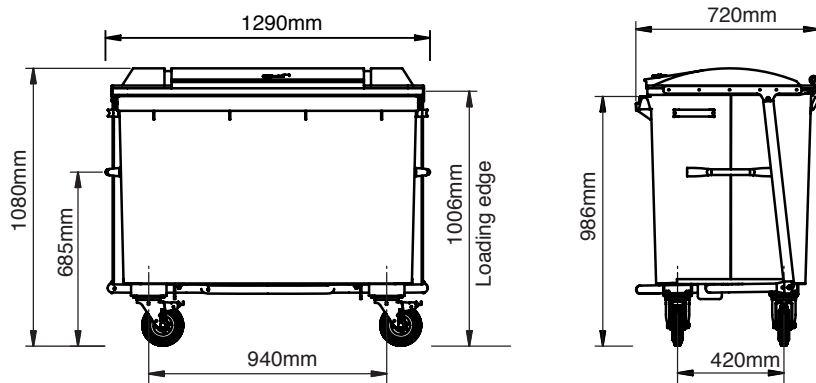

The **500 litre food waste bin** boasts many unique features making it perfectly suited to food waste containment.

Optional hands free opening enables effortless transfer of waste into the bin from a smaller internal container and the **TaylorProtect** acid resistant internal coating provides resistance against the harsh effects of containing acidic food waste.

Key Features

- Large 500L capacity
- Fully internally welded seams and optional internal coating
- Foot operated lid

Technical Specifications

500L Food Waste

7L Kitchen Caddy

Element	Data
Capacity	7lt
Width	315mm
Depth	240mm
Height	230mm
Logo Print Area Size	75mm (w) x 75mm (h) Max

23L Kerbside Caddy

Element	Data
Capacity	23lt
Width	325mm
Depth	395mm (inc. hinge/handle)
Height	410mm (inc. hinge/handle)
Logo Print Area Size	110mm (w) x 100mm (h)

All drawings and dimensions are for illustrative purposes only. Detailed specifications are available on request.