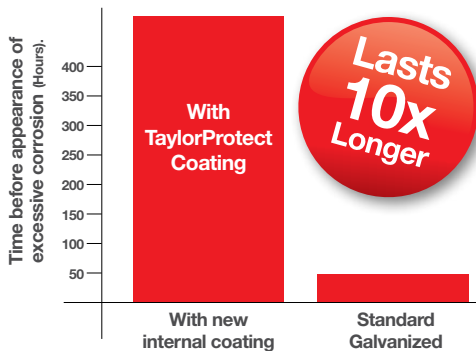

500L Food Waste with TaylorProtect coating

Ideal for:

- Communal food waste collection projects
- Catering facilities
- Collection from high density housing
- Commercial premises
- Restaurants & Pubs
- Schools

*Tested to ASTM B117-07 and ISO 9227

The **500 litre food waste bin** boasts many unique features making it perfectly suited to food waste containment.

Optional hands free opening enables effortless transfer of waste into the bin from a smaller internal container and the **TaylorProtect** acid resistant internal coating provides resistance against the harsh effects of containing acidic food waste.

Key Features

- Large 500L capacity
- Fully internally welded seams and optional internal coating
- Foot operated lid